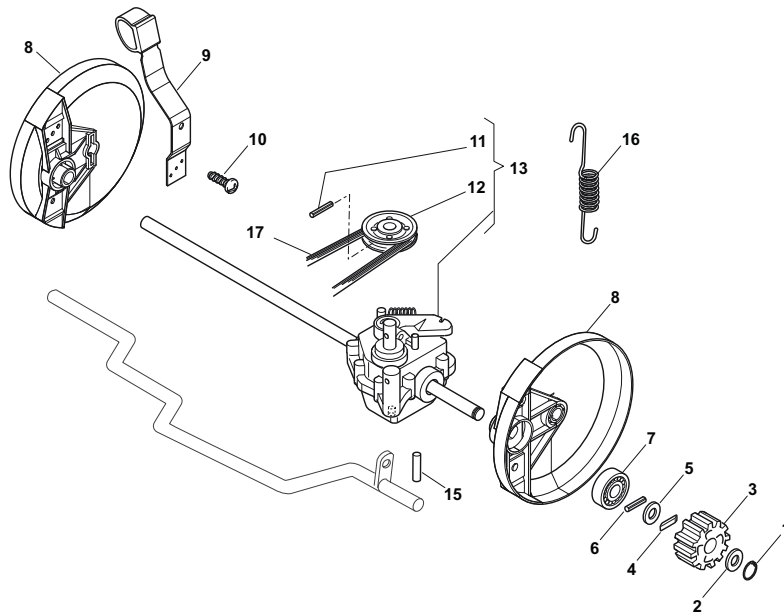

Fig.	Quantity	Part No	Description	Notes
1	1	112291000/0	Nut	
2	1	112581500/0	Grower	
3	1	122171005/0	Spacer	
4	1	112521360/0	Washer	
5	1	112508100/0	Cup Spring	
6	1	381007279/1	Throttle Lever	GGP/Honda/Tecumseh/B&S 625-675-675Es-700-750 Series
7	1	481007080/0	Throttle Cable	
8	1	112815000/0	Screw	
9	1	114356702/0	Throttle Label	for GGP Engines
9	1	114356702/0	Throttle Label	for HONDA Engines
9	1	114356703/0	Throttle Label	for B&S Engines

Fig.	Quantity	Part No	Description	Notes
1	2	112608520/0	Seeger	
2	2	322160520/0	Dust Cover Disc	
3	2	122570125/0	Pinion	
4	2	122076645/0	Key	
5	2	322160520/0	Dust Cover Disc	
6	2	112622620/0	Pin	
7	2	122122202/0	Bearing	
8	2	322600106/1	Protection, Wheel	
9	1	381003303/0	Lever, Height Adjustment	
10	2	112728689/0	Screw	
11	1	112713801/0	Dowel	
12	1	122601909/0	Pulley	
13	1	181003093/1	Gear Box	
15	2	122753001/0	Pin	
16	1	122450438/0	Spring	
17	1	135063750/0	Belt	

BUSHING Version - Ø 165

BALL BEARING Version - Ø 165

BUSHING Version - Ø 190

BALL BEARING Version - Ø 190

Fig.	Quantity	Part No	Description	Notes
1	8	122034508/0	Bushing	
2	4	322686091/1	Wheel	
3	4	122524341/0	Pin	
4	4	122675100/0	Washer	
5	8	122122200/0	Bearing	
6	4	322686093/0	Wheel	
8	2	112523050/0	Washer	
9	2	322120109/0	Wheels Crown	
10	2	322170622/0	Spacer	
11	2	122675100/0	Washer	
8	2	112523050/0	Washer	
14	2	112735599/0	Screw	