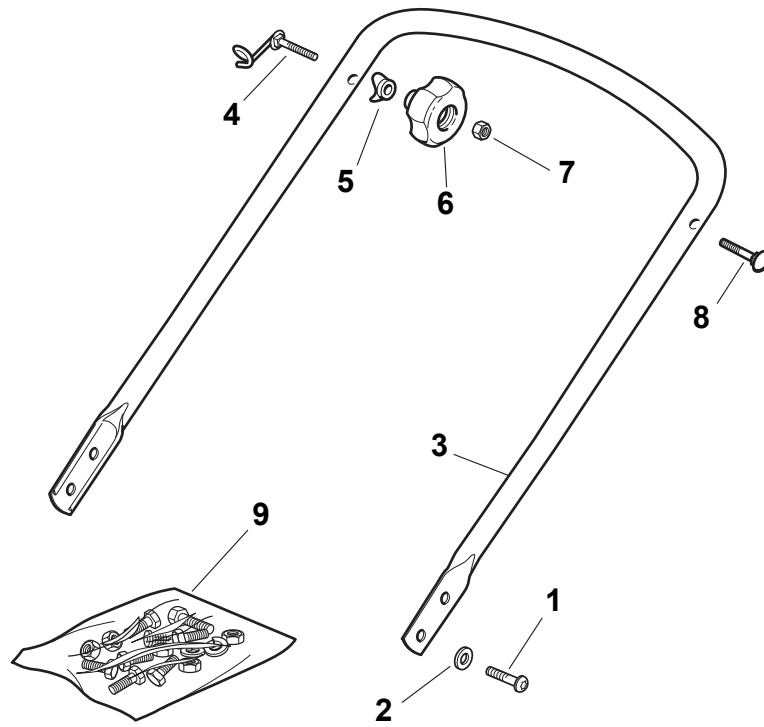

THIS INFORMATION IS NOT INTENDED FOR SALE OR RESALE, AND THIS NOTICE MUST REMAIN ON ALL COPIES.

Fig.	Quantity	Part No	Description	Notes
1	1	381002538/0	Red Deck	
1	1	381004745/0	Grey Deck	
2	2	122131750/0	Nut	
3	1	381000153/0	Front Wheel Axle	
4	2	112760600/0	Screw	
5	2	112155000/0	Nut	
6	2	322600095/0	Protection, Wheel	
7	2	325670011/0	Antifriction Washer	
12	1	122033317/0	Adjustment Rod	
13	2	381000159/0	Rear Wheel Axle	
14	2	122753001/0	Pin	
16	2	322600106/1	Protection, Wheel	
17	1	381003303/0	Lever, Height Adjustment	
18	2	112728689/0	Screw	
19	4	122122202/0	Bearing	

Fig.	Quantity	Part No	Description	Notes
1	4	112760605/0	Screw	
2	4	112521350/0	Washer	
3	1	381006570/0	Handle Lower Part	Black
3	1	381007544/0	Handle, Lower Part Yellow	Yellow
4	1	112819120/0	Screw	
5	2	122671651/0	Washer	
6	2	122399900/0	Knob	
7	2	112293200/0	Nut	
8	1	381008696/0	Outfit, Screws	

Fig.	Quantity	Part No	Description	Notes
1	4	112760605/0	Screw	
2	4	112521350/0	Washer	
3	1	381006570/0	Handle Lower Part	
4	1	181003801/1	Guide Spring	
5	2	122680006/1	Washer	
6	2	322399804/1	Nut	
7	2	112293200/0	Nut	
8	1	112819201/0	Screw	
9	1	381008648/1	Outfit, Screws	

Fig.	Quantity	Part No	Description	Notes
1	1	181003801/1	Guide Spring	
2	1	381006576/0	Handle Lower Part	
3	2	122680006/1	Washer	
4	2	322399804/1	Nut	
5	2	112293200/0	Nut	
6	1	112819201/0	Screw	
7	2	112818900/0	Screw	
8	1	322778425/0	Left Bracket	
9	2	122671653/0	Washer	
10	2	322399804/1	Nut	
11	2	112293200/0	Nut	
12	4	112760605/0	Screw	
13	4	112521350/0	Washer	
14	1	322778423/0	Right Bracket	