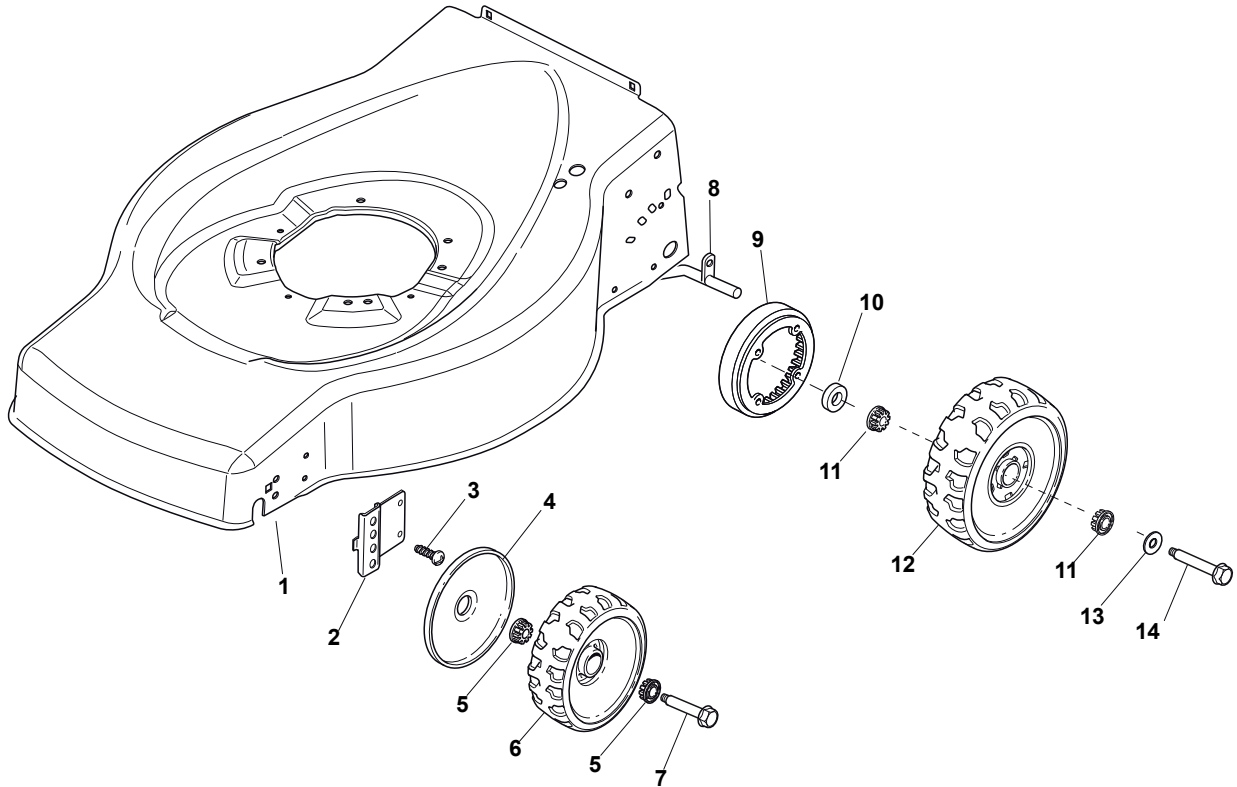

Fig.	Quantity	Part No	Description	Notes
1	2	112608520/0	Seeger	
2	2	322160520/0	Dust Cover Disc	
3	2	122570125/0	Pinion	
4	2	122076645/0	Key	
5	2	322160520/0	Dust Cover Disc	
6	2	112622620/0	Pin	
7	2	122122202/0	Bearing	
8	2	322600106/1	Protection, Wheel	
9	1	381003303/0	Lever, Height Adjustment	
10	2	112728689/0	Screw	
11	1	112713801/0	Dowel	
12	1	122601909/0	Pulley	
13	1	181003093/1	Gear Box	
15	2	122753001/0	Pin	
16	1	122450438/0	Spring	
17	1	135063750/0	Belt	