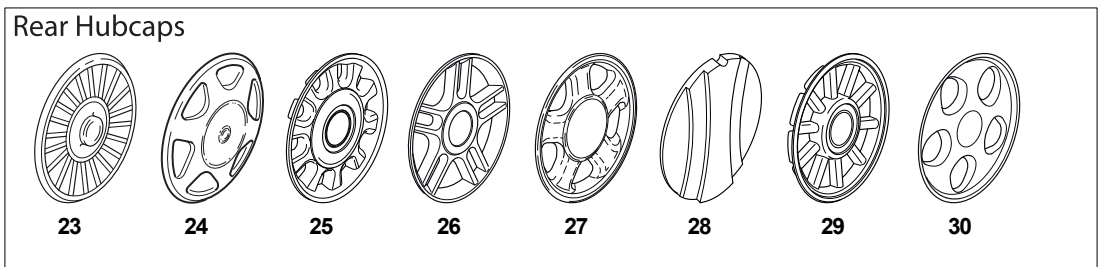

Fig.	Quantity	Part No	Description	Notes
1	2	112608520/0	Seeger	
2	2	322160520/0	Dust Cover Disc	
3	2	122570125/0	Pinion	
4	2	122076645/0	Key	
5	2	322160520/0	Dust Cover Disc	
6	2	112622620/0	Pin	
7	2	122122202/0	Bearing	
8	2	322600106/1	Protection, Wheel	
9	1	381003303/0	Lever, Height Adjustment	
10	2	112728689/0	Screw	
11	1	112713801/0	Dowel	
12	1	122601909/0	Pulley	
13	1	181003093/1	Gear Box	
15	2	122753001/0	Pin	
16	1	122450438/0	Spring	
17	1	135063750/0	Belt	