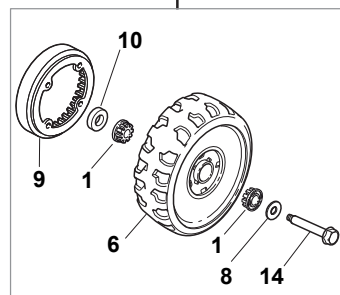

Fig.	Quantity	Part No	Description	Notes
1	2	112608520/0	Seeger	
2	2	322160520/0	Dust Cover Disc	
3	2	122570125/0	Pinion	
4	2	122076645/0	Key	
5	2	322160520/0	Dust Cover Disc	
6	2	112622620/0	Pin	
7	2	122122202/0	Bearing	
8	2	322600106/1	Protection, Wheel	
9	1	381003303/0	Lever, Height Adjustment	
10	2	112728689/0	Screw	
11	1	112713801/0	Dowel	
12	1	122601909/0	Pulley	
13	1	181003093/1	Gear Box	
15	2	122753001/0	Pin	
16	1	122450438/0	Spring	
17	1	135063750/0	Belt	

Fig.	Quantity	Part No	Description	Notes
1	1	381002652/0	Red Deck	
2	2	322551523/0	Front Plate	
3	4	112728686/0	Screw	
4	2	322600095/0	Protection, Wheel	
5	8	322034515/1	Bushing	
6	2	322686091/1	Wheel	
7	4	122524340/0	Pin	
8	2	122033393/0	Rear Wheel Axle	
9	1	322120109/0	Wheels Crown	
10	2	322170622/0	Spacer	
11	2	122034508/0	Bushing	
12	2	322686093/0	Wheel	
13	2	112523050/0	Washer	
14	2	112735599/0	Screw	
15	2	322110347/0	Hub Cap Grey	
16	2	322110395/0	Hub Cap Grey	
17	2	322110493/0	Hub Cap Grey	
18	2	322110491/0	Hub Cap Grey	
19	2	322110381/0	Hub Cap Grey	
20	2	122110252/1	Hub Cap White	
20	2	122110254/1	Hub Cap Yellow	
20	2	122110255/1	Hub Cap Red	
21	2	322110495/0	Hub Cap Grey	
22	2	322110416/0	Hub Cap Grey	
23	2	322110348/0	Hub Cap Grey	
24	2	322110314/0	Hub Cap Grey	
25	2	322110494/0	Hub Cap Grey	
26	2	322110492/0	Hub Cap Grey	
27	2	322110382/0	Hub Cap Grey	
28	2	122110251/0	Hub Cap White	
28	2	122110253/0	Hub Cap Yellow	
28	2	122110256/0	Hub Cap Red	
29	2	322110496/0	Hub Cap Grey	
30	2	322110417/0	Hub Cap Grey	

BUSHING Version - Ø 165

BALL BEARING Version - Ø 165

BUSHING Version - Ø 190

BALL BEARING Version - Ø 190

Fig.	Quantity	Part No	Description	Notes
1	8	122034508/0	Bushing	
2	4	322686091/1	Wheel	
3	4	122524341/0	Pin	
4	4	122675100/0	Washer	
5	8	122122200/0	Bearing	
6	4	322686093/0	Wheel	
8	2	112523050/0	Washer	
9	2	322120109/0	Wheels Crown	
10	2	322170622/0	Spacer	
11	2	122675100/0	Washer	
8	2	112523050/0	Washer	
14	2	112735599/0	Screw	