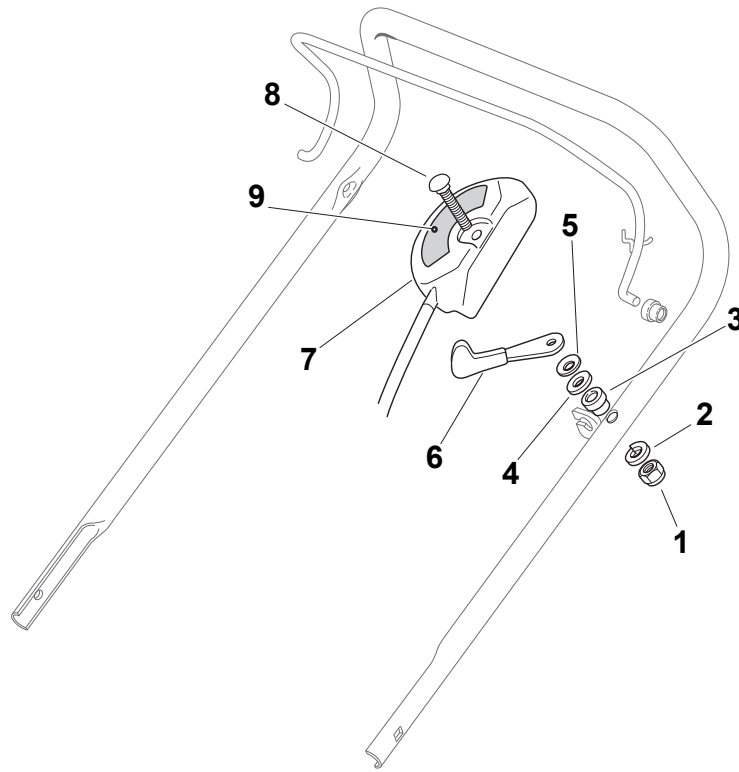

Fig.	Quantity	Part No	Description	Notes
1	1	381006579/1	Handle, Upper Part	
2	1	112689500/0	Screw	
3	1	322551640/0	Plate	
4	1	381000659/0	Cable Rear Drive	
5	1	381003297/1	Driving Lever	
6	1	181000657/0	Cable, Thread Engine Brake	B&S 450-500 Engine/Honda Engine
6	1	181000720/1	Cable, Thread Engine Brake	B&S 625/675 Series
6	1	181030002/0	Cable, Thread Engine Brake	GGP 160-140cc Engine
6	1	381000743/0	Cable, Thread Engine Brake	SV40 / RV 40 / V35 Engine
7	1	381003298/1	Lever, Engine Brake	
8	1	112521330/0	Washer	
9	1	112292100/0	Nut	

Fig.	Quantity	Part No	Description	Notes
1	1	381006739/0	Upper Handle	
1	1	381006745/0	Upper Handle lwith Rubber Cruiser Petrol	
2	1	122430313/0	Guide Spring	
3	1	112521330/0	Washer	
4	1	112154510/0	Nut	
5	1	118390020/0	Conduit Clip Caproeurope	
6	1	181003363/1	Lever, Engine Brake Black	Black
6	1	381003365/0	Lever, Engine Brake Yellow	Yellow
6	1	381003376/0	Lever, Engine Brake Red	Red
7	1	181030053/0	Cable, Thread Engine Brake	Honda / B&S Engine
7	1	181030054/0	Cable, Thread Engine Brake	GGP Engine
7	1	181030087/0	Cable, Thread Engine Brake	GGP 100cc Engine
8	1	112727783/0	Screw	
9	1	112154510/0	Nut	
10	1	181003364/0	Drive Control Lever	Black
10	1	381003366/0	Lever, Driving Yellow	Yellow
10	1	381003377/0	Drive Control Lever	Red
11	1	381030082/0	Cable Rear Drive	
12	1	322551640/0	Plate	

Fig.	Quantity	Part No	Description	Notes
1	2	112608520/0	Seeger	
2	2	322160520/0	Dust Cover Disc	
3	2	122570125/0	Pinion	
4	2	122076645/0	Key	
5	2	322160520/0	Dust Cover Disc	
6	2	112622620/0	Pin	
7	2	122122202/0	Bearing	
8	2	322600106/1	Protection, Wheel	
9	1	381003303/0	Lever, Height Adjustment	
10	2	112728689/0	Screw	
11	1	112713801/0	Dowel	
12	1	122601909/0	Pulley	
13	1	181003093/1	Gear Box	
15	2	122753001/0	Pin	
16	1	122450438/0	Spring	
17	1	135063750/0	Belt	