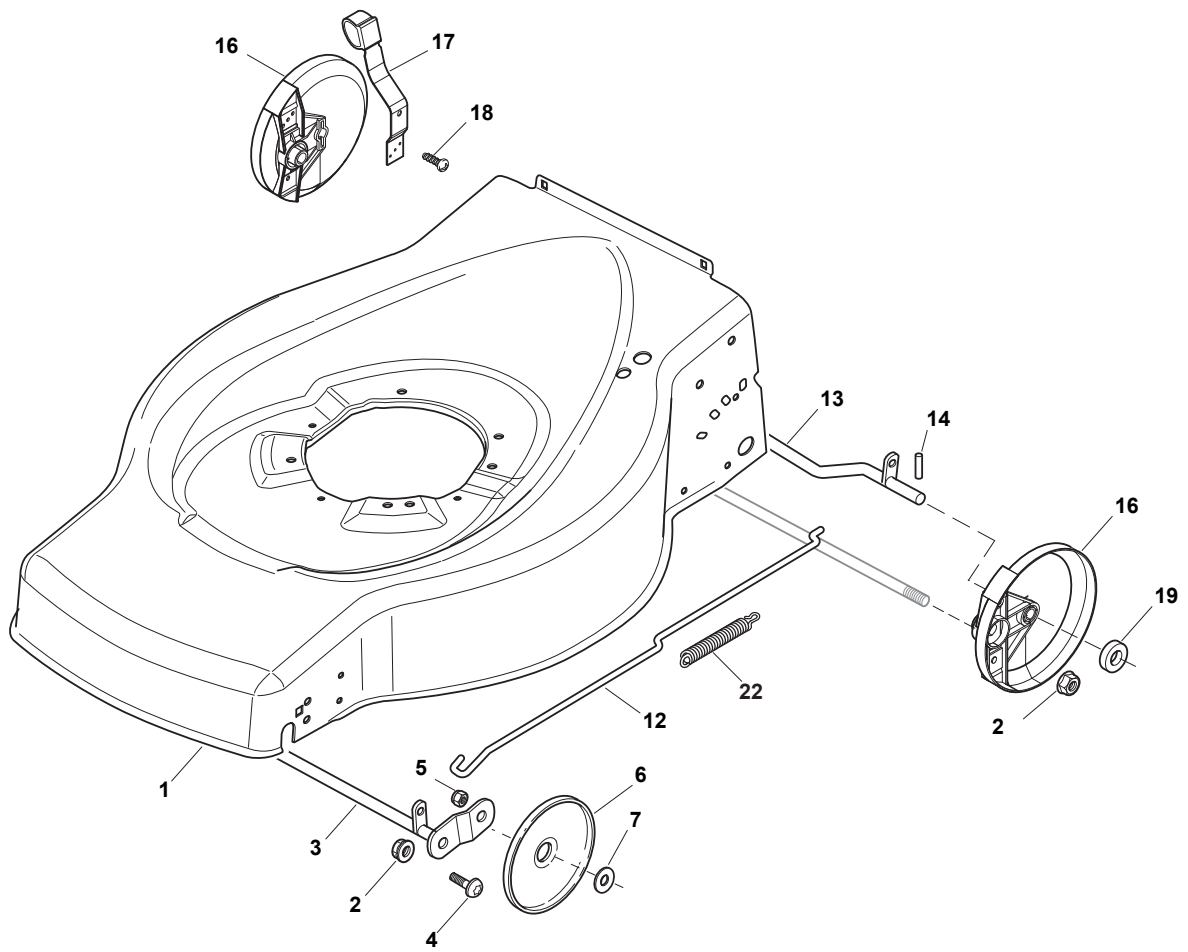

THIS INFORMATION IS NOT INTENDED FOR SALE OR RESALE, AND THIS NOTICE MUST REMAIN ON ALL COPIES.

Fig.	Quantity	Part No	Description	Notes
1	1	381002538/0	Red Deck	
1	1	381004745/0	Grey Deck	
2	2	122131750/0	Nut	
3	1	381000153/0	Front Wheel Axle	
4	2	112760600/0	Screw	
5	2	112155000/0	Nut	
6	2	322600095/0	Protection, Wheel	
7	2	325670011/0	Antifriction Washer	
12	1	122033317/0	Adjustment Rod	
13	2	381000159/0	Rear Wheel Axle	
14	2	122753001/0	Pin	
16	2	322600106/1	Protection, Wheel	
17	1	381003303/0	Lever, Height Adjustment	
18	2	112728689/0	Screw	
19	4	122122202/0	Bearing	

Fig.	Quantity	Part No	Description	Notes
1	1	322108271/0	Front Conveyor Assy	
2	6	112728686/0	Screw	
5	1	322108272/2	Rear Conveyor Assy	
6	4	322545189/0	Plate	
7	2	112728686/0	Screw	
21	1	322060212/0	Protection, Belt	
34	1	322140226/0	Deflector	

Fig.	Quantity	Part No	Description	Notes
1	4	112760605/0	Screw	
2	4	112521350/0	Washer	
3	1	381006570/0	Handle Lower Part	Black
3	1	381007544/0	Handle, Lower Part Yellow	Yellow
4	1	112819120/0	Screw	
5	2	122671651/0	Washer	
6	2	122399900/0	Knob	
7	2	112293200/0	Nut	
8	1	381008696/0	Outfit, Screws	

Fig.	Quantity	Part No	Description	Notes
1	1	381006577/0	Handle, Upper Part	
2	1	112674700/0	Screw	
3	1	181000655/0	Cable, Thread Engine Brake	B&S 450/500 Series
3	1	181000612/0	Cable, Thread Engine Brake	SV40 / RV 40 / V35 Engine
3	1	181000617/0	Cable, Thread Engine Brake	B&S 625/675 Series
3	1	181000655/0	Cable, Thread Engine Brake	Honda Engine
4	1	112521330/0	Washer	
5	1	112292100/0	Nut	
6	1	112645710/0	Elastic Pin	
7	1	322321700/1	Lever, Engine Brake Red	
9	1	381000654/0	Cable Rear Drive	
10	1	118564520/1	Fairlead	
11	1	112769616/0	Screw	
12	1	322806521/0	Clamp	
13	1	112292100/0	Nut	
14	1	322321701/0	Driving Lever	
15	1	112645710/0	Elastic Pin	