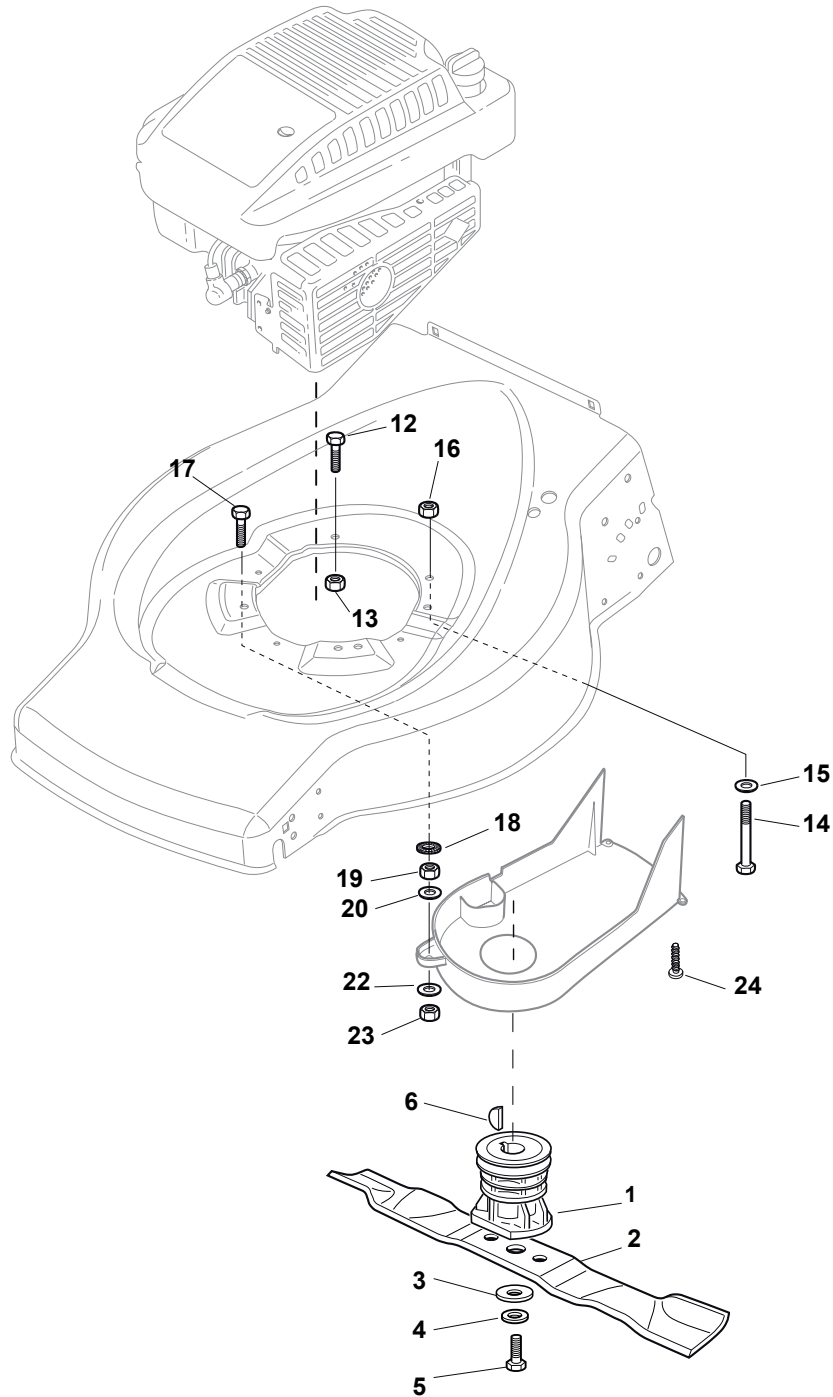

THIS INFORMATION IS NOT INTENDED FOR SALE OR RESALE, AND THIS NOTICE MUST REMAIN ON ALL COPIES.

Fig.	Quantity	Part No	Description	Notes
1	1	381002538/0	Red Deck	
1	1	381004745/0	Grey Deck	
2	2	122131750/0	Nut	
3	1	381000153/0	Front Wheel Axle	
4	2	112760600/0	Screw	
5	2	112155000/0	Nut	
6	2	322600095/0	Protection, Wheel	
7	2	325670011/0	Antifriction Washer	
12	1	122033317/0	Adjustment Rod	
13	2	381000159/0	Rear Wheel Axle	
14	2	122753001/0	Pin	
16	2	322600106/1	Protection, Wheel	
17	1	381003303/0	Lever, Height Adjustment	
18	2	112728689/0	Screw	
19	4	122122202/0	Bearing	

BUSHING Version - Ø 165

BALL BEARING Version - Ø 165

BUSHING Version - Ø 190

BALL BEARING Version - Ø 190

Fig.	Quantity	Part No	Description	Notes
1	8	122034508/0	Bushing	
2	4	322686091/1	Wheel	
3	4	122524341/0	Pin	
4	4	122675100/0	Washer	
5	8	122122200/0	Bearing	
6	4	322686093/0	Wheel	
8	2	112523050/0	Washer	
9	2	322120109/0	Wheels Crown	
10	2	322170622/0	Spacer	
11	2	122675100/0	Washer	
8	2	112523050/0	Washer	
14	2	112735599/0	Screw	

Fig.	Quantity	Part No	Description	Notes
1	1	122465607/3	Hub With Pulley, Crankshaft Ø 22.2	for GGP RS-RSC-RSCT Engines
2	1	181004365/3	Mulching Blade	
3	1	122160400/0	Elastic Disc	
4	1	112523080/0	Washer	
5	1	112735698/0	Screw	
6	1	112139100/0	Feather, Crankshaft Ø 22,2	for GGP RS-RSC-RSCT Engines
12	2	112691100/0	Screw	
13	2	112154210/0	Nut	
14	2	112691700/0	Screw	
15	1	112540060/0	Washer	
16	1	112154210/0	Nut	
17	3	112691100/0	Screw	
18	1	112540060/0	Washer	
19	1	112293200/0	Nut	
20	1	122671651/0	Washer	
22	1	325670011/0	Antifriction Washer	
23	1	112155000/0	Nut	
24	2	112728686/0	Screw	