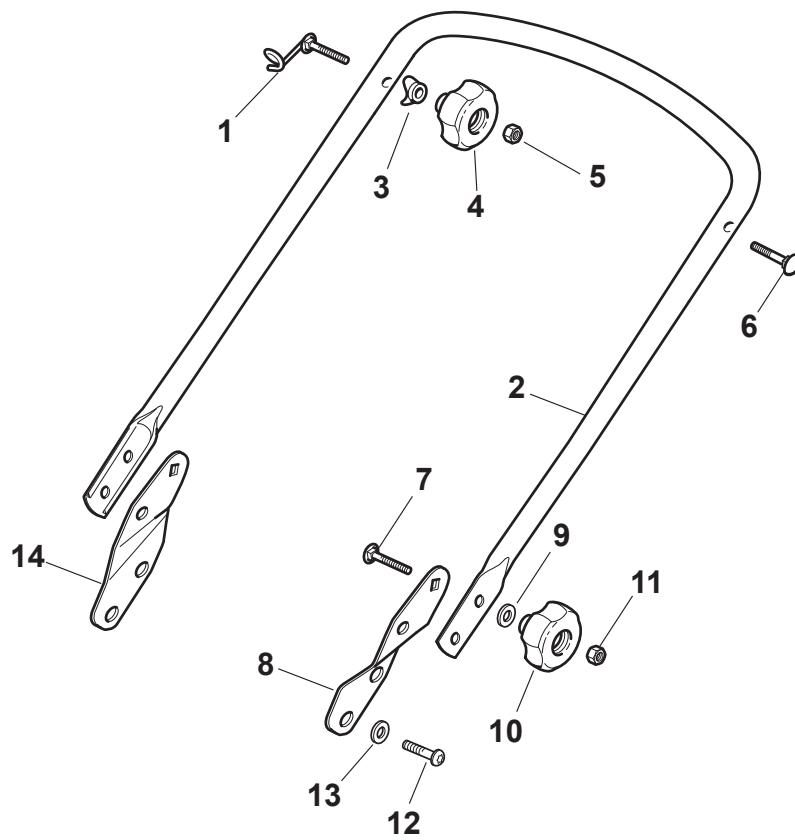

THIS INFORMATION IS NOT INTENDED FOR SALE OR RESALE, AND THIS NOTICE MUST REMAIN ON ALL COPIES.

Fig.	Quantity	Part No	Description	Notes
1	1	381002538/0	Red Deck	
1	1	381004745/0	Grey Deck	
2	2	122131750/0	Nut	
3	1	381000153/0	Front Wheel Axle	
4	2	112760600/0	Screw	
5	2	112155000/0	Nut	
6	2	322600095/0	Protection, Wheel	
7	2	325670011/0	Antifriction Washer	
12	1	122033317/0	Adjustment Rod	
13	2	381000159/0	Rear Wheel Axle	
14	2	122753001/0	Pin	
16	2	322600106/1	Protection, Wheel	
17	1	381003303/0	Lever, Height Adjustment	
18	2	112728689/0	Screw	
19	4	122122202/0	Bearing	

Fig.	Quantity	Part No	Description	Notes
1	4	112760605/0	Screw	
2	4	112521350/0	Washer	
3	1	381006570/0	Handle Lower Part	Black
3	1	381007544/0	Handle, Lower Part Yellow	Yellow
4	1	112819120/0	Screw	
5	2	122671651/0	Washer	
6	2	122399900/0	Knob	
7	2	112293200/0	Nut	
8	1	381008696/0	Outfit, Screws	

Fig.	Quantity	Part No	Description	Notes
1	4	112760605/0	Screw	
2	4	112521350/0	Washer	
3	1	381006570/0	Handle Lower Part	
4	1	181003801/1	Guide Spring	
5	2	122680006/1	Washer	
6	2	322399804/1	Nut	
7	2	112293200/0	Nut	
8	1	112819201/0	Screw	
9	1	381008648/1	Outfit, Screws	

Fig.	Quantity	Part No	Description	Notes
1	1	181003801/1	Guide Spring	
2	1	381006576/0	Handle Lower Part	
3	2	122680006/1	Washer	
4	2	322399804/1	Nut	
5	2	112293200/0	Nut	
6	1	112819201/0	Screw	
7	2	112818900/0	Screw	
8	1	322778425/0	Left Bracket	
9	2	122671653/0	Washer	
10	2	322399804/1	Nut	
11	2	112293200/0	Nut	
12	4	112760605/0	Screw	
13	4	112521350/0	Washer	
14	1	322778423/0	Right Bracket	