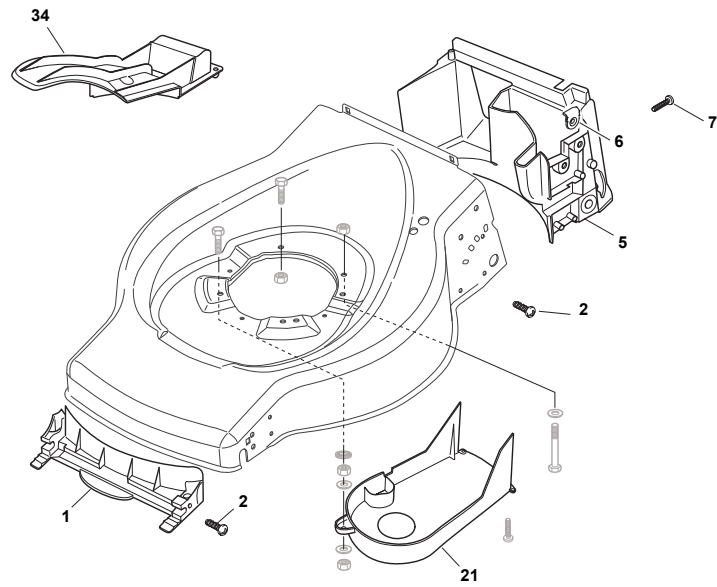

THIS INFORMATION IS NOT INTENDED FOR SALE OR RESALE, AND THIS NOTICE MUST REMAIN ON ALL COPIES.

Fig.	Quantity	Part No	Description	Notes
1	1	381002538/0	Red Deck	
1	1	381004745/0	Grey Deck	
2	2	122131750/0	Nut	
3	1	381000153/0	Front Wheel Axle	
4	2	112760600/0	Screw	
5	2	112155000/0	Nut	
6	2	322600095/0	Protection, Wheel	
7	2	325670011/0	Antifriction Washer	
12	1	122033317/0	Adjustment Rod	
13	2	381000159/0	Rear Wheel Axle	
14	2	122753001/0	Pin	
16	2	322600106/1	Protection, Wheel	
17	1	381003303/0	Lever, Height Adjustment	
18	2	112728689/0	Screw	
19	4	122122202/0	Bearing	

Fig.	Quantity	Part No	Description	Notes
1	1	322108271/0	Front Conveyor Assy	
2	6	112728686/0	Screw	
5	1	322108272/2	Rear Conveyor Assy	
6	4	322545189/0	Plate	
7	2	112728686/0	Screw	
21	1	322060212/0	Protection, Belt	
34	1	322140226/0	Deflector	

Fig.	Quantity	Part No	Description	Notes
1	4	112760605/0	Screw	
2	4	112521350/0	Washer	
3	1	381006570/0	Handle Lower Part	Black
3	1	381007544/0	Handle, Lower Part Yellow	Yellow
4	1	112819120/0	Screw	
5	2	122671651/0	Washer	
6	2	122399900/0	Knob	
7	2	112293200/0	Nut	
8	1	381008696/0	Outfit, Screws	

Fig.	Quantity	Part No	Description	Notes
1	4	112760605/0	Screw	
2	4	112521350/0	Washer	
3	1	381006570/0	Handle Lower Part	
4	1	181003801/1	Guide Spring	
5	2	122680006/1	Washer	
6	2	322399804/1	Nut	
7	2	112293200/0	Nut	
8	1	112819201/0	Screw	
9	1	381008648/1	Outfit, Screws	