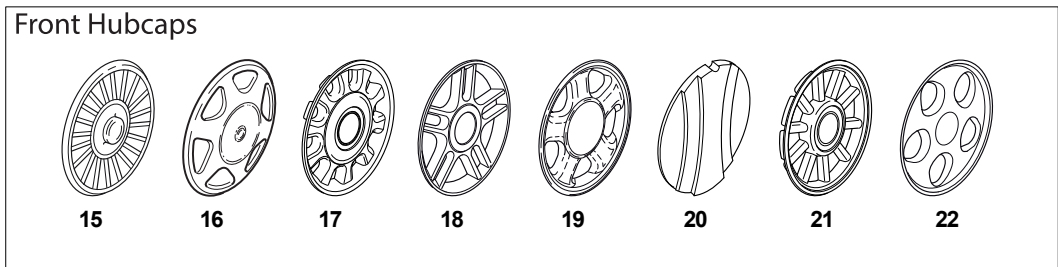

Fig.	Quantity	Part No	Description	Notes
1	2	112608520/0	Seeger	
2	2	322160520/0	Dust Cover Disc	
3	2	122570125/0	Pinion	
4	2	122076645/0	Key	
5	2	322160520/0	Dust Cover Disc	
6	2	112622620/0	Pin	
7	2	122122202/0	Bearing	
8	2	322600106/1	Protection, Wheel	
9	1	381003303/0	Lever, Height Adjustment	
10	2	112728689/0	Screw	
11	1	112713801/0	Dowel	
12	1	122601909/0	Pulley	
13	1	181003093/1	Gear Box	
15	2	122753001/0	Pin	
16	1	122450438/0	Spring	
17	1	135063750/0	Belt	

Fig.	Quantity	Part No	Description	Notes
1	1	381002652/0	Red Deck	
2	2	322551523/0	Front Plate	
3	4	112728686/0	Screw	
4	2	322600095/0	Protection, Wheel	
5	8	322034515/1	Bushing	
6	2	322686091/1	Wheel	
7	4	122524340/0	Pin	
8	2	122033393/0	Rear Wheel Axle	
9	1	322120109/0	Wheels Crown	
10	2	322170622/0	Spacer	
11	2	122034508/0	Bushing	
12	2	322686093/0	Wheel	
13	2	112523050/0	Washer	
14	2	112735599/0	Screw	
15	2	322110347/0	Hub Cap Grey	
16	2	322110395/0	Hub Cap Grey	
17	2	322110493/0	Hub Cap Grey	
18	2	322110491/0	Hub Cap Grey	
19	2	322110381/0	Hub Cap Grey	
20	2	122110252/1	Hub Cap White	
20	2	122110254/1	Hub Cap Yellow	
20	2	122110255/1	Hub Cap Red	
21	2	322110495/0	Hub Cap Grey	
22	2	322110416/0	Hub Cap Grey	
23	2	322110348/0	Hub Cap Grey	
24	2	322110314/0	Hub Cap Grey	
25	2	322110494/0	Hub Cap Grey	
26	2	322110492/0	Hub Cap Grey	
27	2	322110382/0	Hub Cap Grey	
28	2	122110251/0	Hub Cap White	
28	2	122110253/0	Hub Cap Yellow	
28	2	122110256/0	Hub Cap Red	
29	2	322110496/0	Hub Cap Grey	
30	2	322110417/0	Hub Cap Grey	