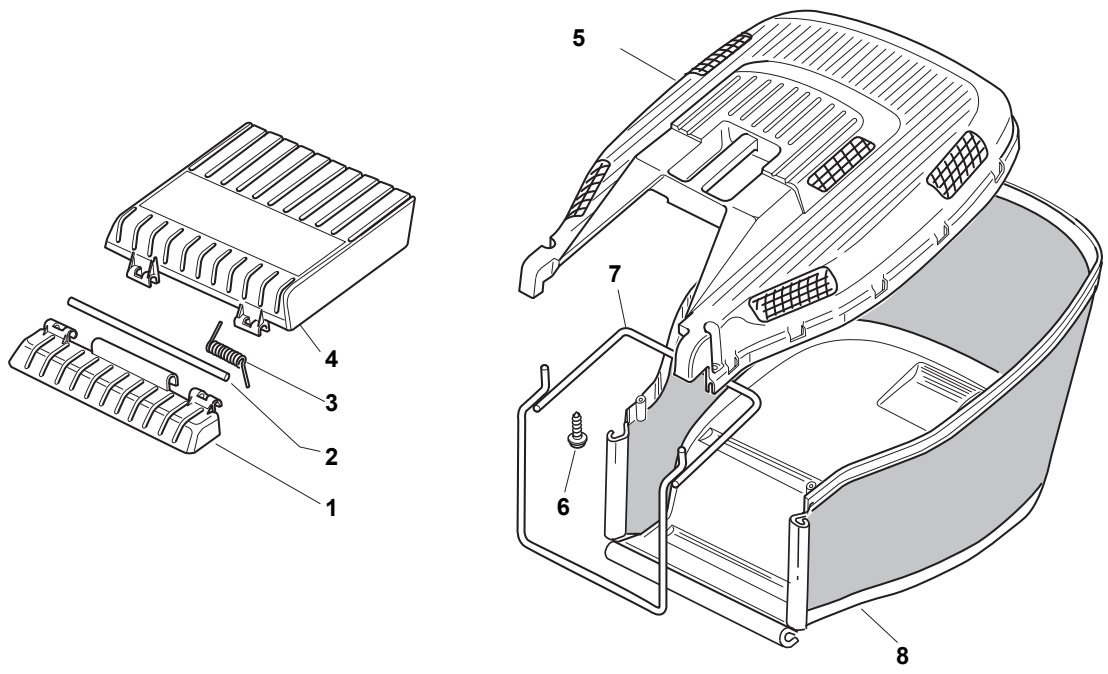

Fig.	Quantity	Part No	Description	Notes
4	1	322600100/2	Stone-Guard	Yellow
1	1	322486400/0	Stone Guard Support	
2	1	122517858/0	Pin	
3	1	122450431/0	Spring	
4	1	322600099/2	Stone-Guard	Black
5	1	322486122/0	Grasscatcher Upper Part Black	
6	2	112728686/0	Screw	
7	1	181006419/0	Grasscatcher Frame	
8	1	181002229/0	Box, Fabric