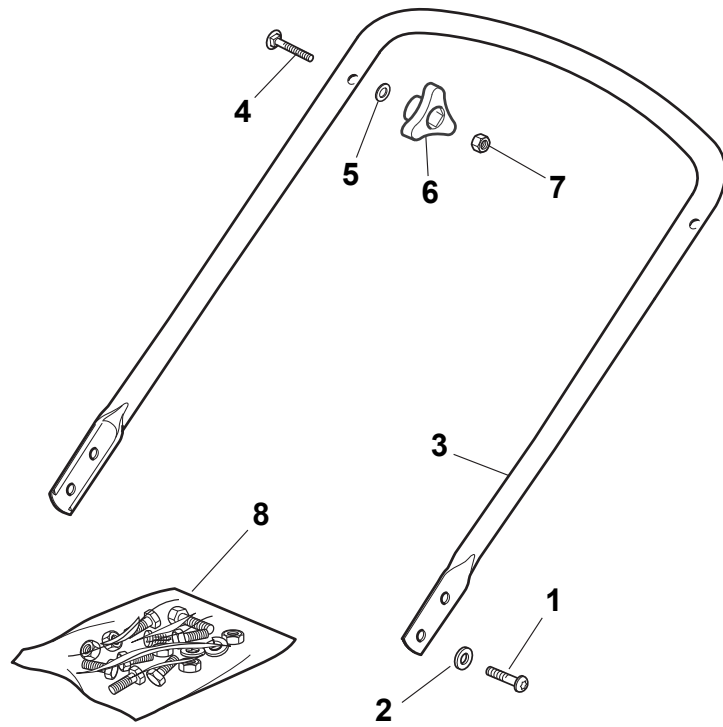

THIS INFORMATION IS NOT INTENDED FOR SALE OR RESALE, AND THIS NOTICE MUST REMAIN ON ALL COPIES.

Fig.	Quantity	Part No	Description	Notes
1	1	381002538/0	Red Deck	
1	1	381004745/0	Grey Deck	
2	2	122131750/0	Nut	
3	1	381000153/0	Front Wheel Axle	
4	2	112760600/0	Screw	
5	2	112155000/0	Nut	
6	2	322600095/0	Protection, Wheel	
7	2	325670011/0	Antifriction Washer	
12	1	122033317/0	Adjustment Rod	
13	2	381000159/0	Rear Wheel Axle	
14	2	122753001/0	Pin	
16	2	322600106/1	Protection, Wheel	
17	1	381003303/0	Lever, Height Adjustment	
18	2	112728689/0	Screw	
19	4	122122202/0	Bearing	

Fig.	Quantity	Part No	Description	Notes
1	1	322108271/0	Front Conveyor Assy	
2	6	112728686/0	Screw	
5	1	322108272/2	Rear Conveyor Assy	
6	4	322545189/0	Plate	
7	2	112728686/0	Screw	
21	1	322060212/0	Protection, Belt	
34	1	322140226/0	Deflector	

Fig.	Quantity	Part No	Description	Notes
1	4	112760605/0	Screw	
2	4	112521350/0	Washer	
3	1	381006570/0	Handle Lower Part	Black
3	1	381007544/0	Handle, Lower Part Yellow	Yellow
4	1	112819120/0	Screw	
5	2	122671651/0	Washer	
6	2	122399900/0	Knob	
7	2	112293200/0	Nut	
8	1	381008696/0	Outfit, Screws	

Fig.	Quantity	Part No	Description	Notes
1	4	112760605/0	Screw	
2	4	112521350/0	Washer	
3	1	381006570/0	Handle Lower Part	
4	1	181003801/1	Guide Spring	
5	2	122680006/1	Washer	
6	2	322399804/1	Nut	
7	2	112293200/0	Nut	
8	1	112819201/0	Screw	
9	1	381008648/1	Outfit, Screws	